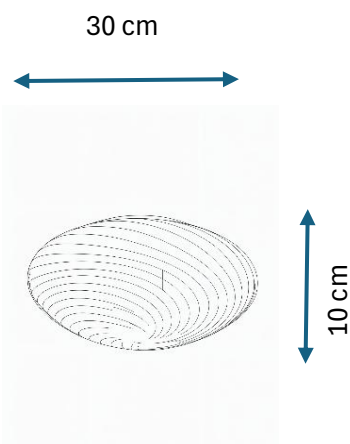

# PRODUCT DATASHEET

Candy Ceiling Rose - 5705639748709

## DIMENTION & WEIGHT

Width (mm)	300
Height (mm)	100
Depth (mm)	300
Weight gram	1200